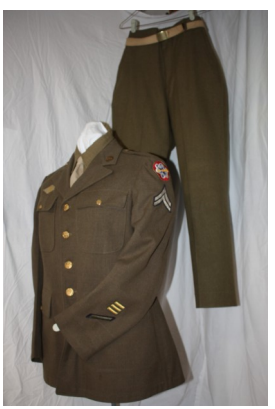

Many pictures and updates @ www.martinlutherhs.com/antique-auction